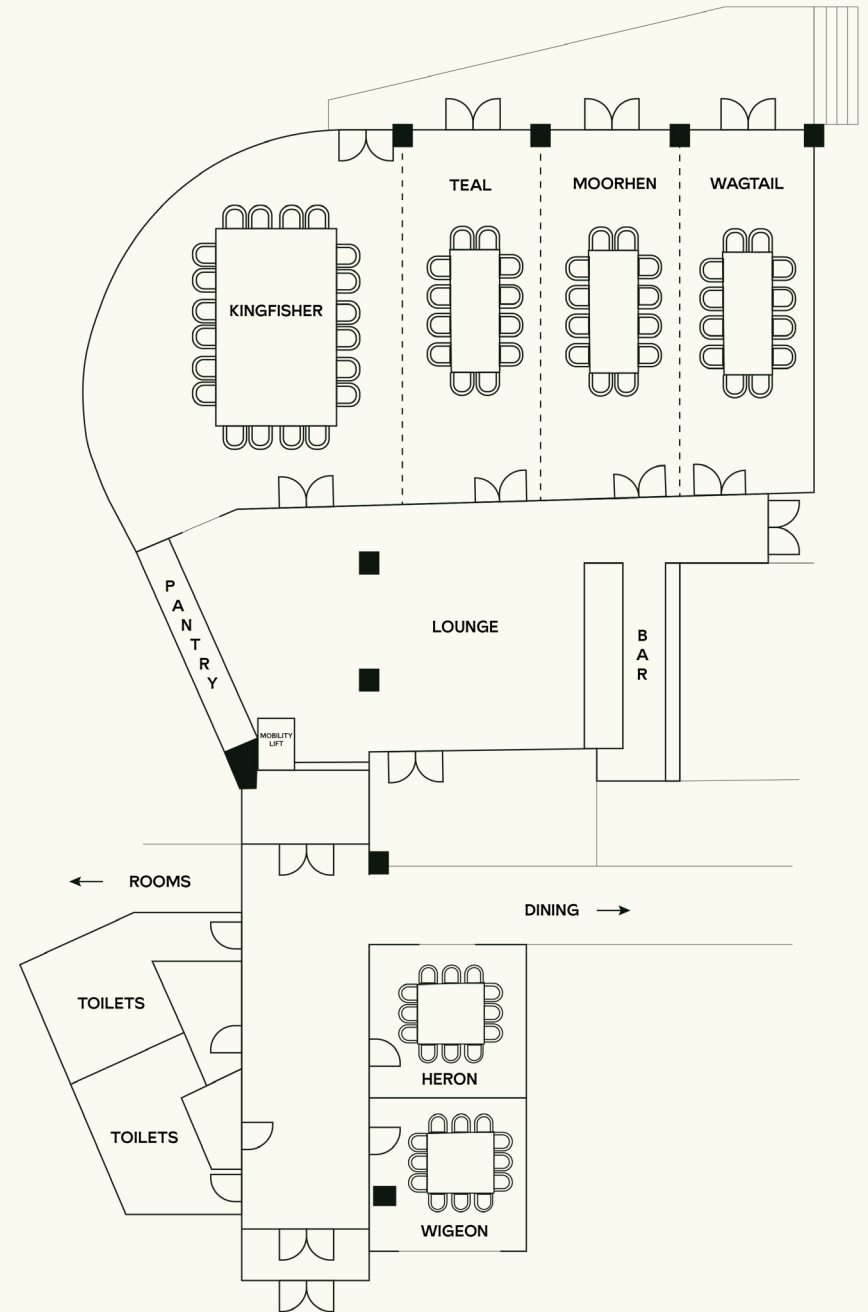

THE SWAN AT STREATLEY

THE SPACE